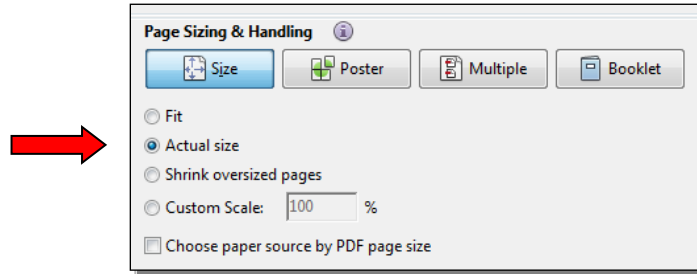

## PRINTABLE MEASURING TAPE

( INCHES & CENTIMETERS )

This is a PDF document, which means it is designed to open with [Adobe Reader](#) software. When you print a PDF, an Adobe printer dialogue box will appear. In the size section, check the box that says "Actual size" and uncheck any boxes that have to do with scaling the document to fit. This will ensure that the measuring tape will be sized accurately. This file can be printed on 8½"x11" letter sized paper (American standard) or on A4 sized paper (European standard).

Cut out each strip of measuring tape at the dashed lines. Tape the segments together at matching measurements. For example, match the 7" line with the 7" line on the next piece.